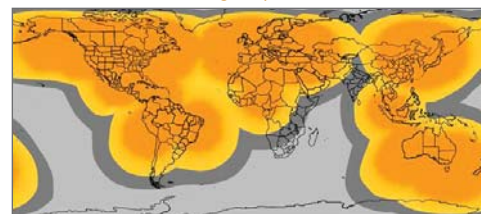

SPOT Satellite Global Coverage Map

Last updated 11/05/2009. Estimated Coverage Area. Actual coverage may vary.

$149.95 ($99.95 After Rebate)
www.sea-tech.com
281.334.1174 800.444.2581